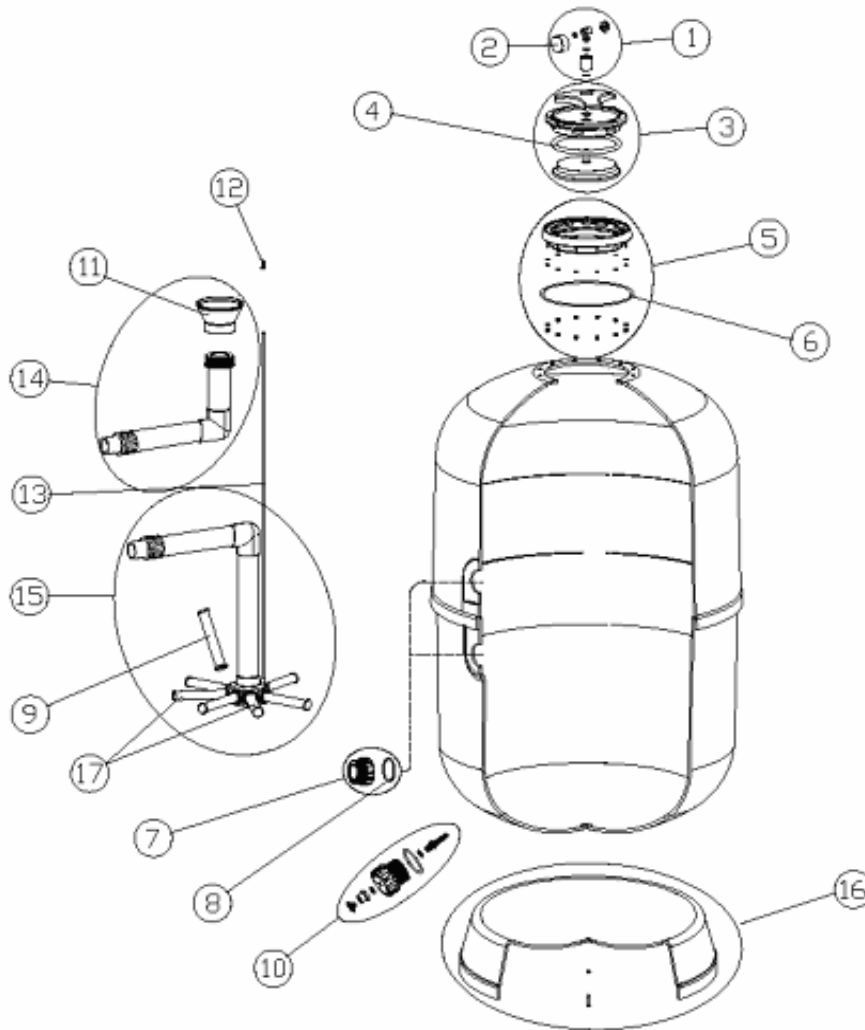

CODE **10003, 10004, 24768, 24769, 24770**

DESCRIPTION: **FLLTRO ASTER GRANDI PRESTAZIONI**

ENGLISH

POS	CODE	DESCRIPTION	POS	CODE	DESCRIPTION
1	4404020101	PRESSURE GAUGE UNIT 1/8"	12	4404040108	AIR PURGE
2	4404010103	"PRESSURE GAUGE 1/8" 3 KG./CM"	13	4404300903	RIGID PVC PIPE L-1120 MM
3	4404020102	QUICK CLOSING LID UNIT	14	*4404010224	DIFFUSER ASSEMBLY D. 500
4	4404020111	LID GASKET	14	*4404300909	DIFFUSER ASSEMBLY D. 600
5	4404020108	LID RING UNIT	14	*4404300907	DIFFUSER ASSEMBLY D. 700
6	4404020116	'O' RING 255X4	14	*4404010227	DIFFUSER ASSEMBLY D. 900-2"
7	*4404040103	"FITTING 1 1/2" + O-RING"	14	*4404010228	DIFFUSER ASSEMBLY D. 900-2 1/2"
7	*4404040112	"2" OUTLET FITTING + O-RING"	15	*4404010229	MANIFOLD ASSEMBLY D. 500
7	*4404290108	"OUTLET UNION 2 1/2" + O-RING"	15	*4404300913	MANIFOLD ASSEMBLY D. 600
8	*4404040115	O' RING D. 60X8	15	*4404300914	MANIFOLD ASSEMBLY D. 750
8	*4404040211	O' RING D. 70X5	15	*4404010230	MANIFOLD ASSEMBLY D. 900-2"
9	*4404300917	"MANIFOLD ARM 1" 110 MM"	15	*4404010231	MANIFOLD ASSEMBLY D. 900-2 1/2"
9	*4404300915	"MANIFOLD ARM 1" 175 MM"	16	*4404010134	
9	*4404300916	"MANIFOLD ARM 1" 225 MM"	16	*4404010113	FILTER BASE D. 600
9	*4404290109	"COLLECTOR ARM 1" 265 MM"	16	*4404010091	FILTER BASE D. 800
10	4404040110	NEW WATER PURGE 3/8"	16	*4404010024	FILTER BASE D. 800
11	*4404301004	DIFFUSER CONE D. 50	17	*4404010025	MANIFOLD ARM ASSEMBLY D. 400
11	*4404300910	DIFFUSER CONE D. 63	17	*4404010026	MANIFOLD ARM ASSEMBLY D. 500
11	*4404190324	DIFFUSER CONE D. 75	17	*4404010028	MANIFOLD ARM ASSEMBLY D. 650